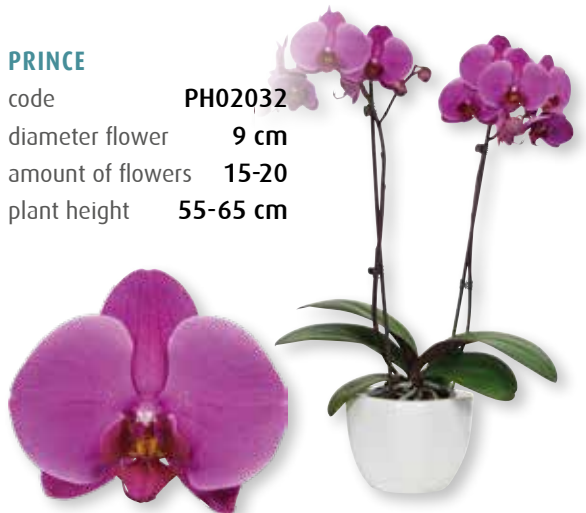

FURY

code **PH02766**
 diameter flower **9 cm**
 amount of flowers **>20**
 plant height **50-60 cm**

PURPLE MIRACLE

code **PH02787**
 diameter flower **8 cm**
 amount of flowers **15-20**
 plant height **55-65 cm**

PACIFIC

code **PH01658**
 diameter flower **8 cm**
 amount of flowers **>20**
 plant height **55-65 cm**

POSEIDON

code **PH01945**
 diameter flower **9 cm**
 amount of flowers **15-20**
 plant height **60-70 cm**

PRINCE

code **PH02032**
 diameter flower **9 cm**
 amount of flowers **15-20**
 plant height **55-65 cm**

POPSTAR

code **PH01834**
diameter flower **10 cm**
amount of flowers **>20**
plant height **65-75 cm**

DIVA

code **PH02073**
 diameter flower **9 cm**
 amount of flowers **>20**
 plant height **60-70 cm**

**DELTA**

code **PH02381**
 diameter flower **9 cm**
 amount of flowers **>20**
 plant height **60-70 cm**