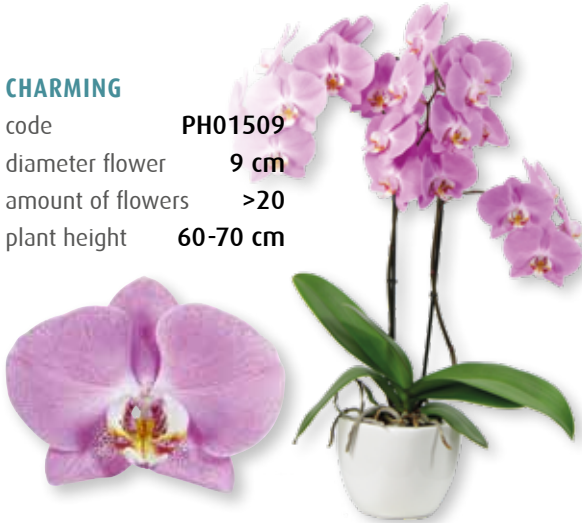

SECRET VIOLET

code **PH02717**
 diameter flower **9 cm**
 amount of flowers **>20**
 plant height **55-65 cm**

**BLOSSOM BERRY**

code **PH02715**
 diameter flower **9 cm**
 amount of flowers **>20**
 plant height **55-65 cm**

**HONEY HEART**

code **PH02910**
 diameter flower **7 cm**
 amount of flowers **>25**
 plant height **55-65 cm**

WHITE HEART

code **PH02232**
diameter flower **9 cm**
amount of flowers **>20**
plant height **55-65 cm**

SLOWDANCE

code **PH02165**
diameter flower **10 cm**
amount of flowers **15-20**
plant height **60-70 cm**

CHARMING

code **PH01509**
diameter flower **9 cm**
amount of flowers **>20**
plant height **60-70 cm**

CYRENE

code **PH00420**
diameter flower **9 cm**
amount of flowers **>20**
plant height **55-65 cm**

BABYLON

code **PH00781**
 diameter flower **9 cm**
 amount of flowers **>20**
 plant height **60-70 cm**