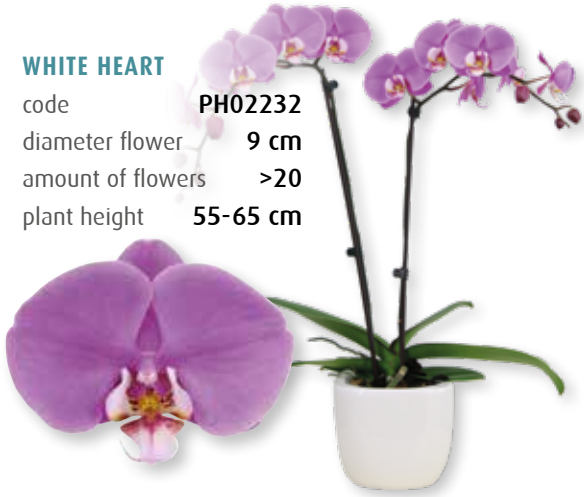

DIVA

code **PH02073**
 diameter flower **9 cm**
 amount of flowers **>20**
 plant height **60-70 cm**

**DELTA**

code **PH02381**
 diameter flower **9 cm**
 amount of flowers **>20**
 plant height **60-70 cm**

**FORTUNATE**

code **PH02380**
 diameter flower **10 cm**
 amount of flowers **>20**
 plant height **55-65 cm**

“Our own laboratories helped create space for research on innovative tissue culture techniques and ongoing optimisation processes, such as the acclimatisation of young plants which now takes place on site.”

SECRET VIOLET

code **PH02717**
 diameter flower **9 cm**
 amount of flowers **>20**
 plant height **55-65 cm**

**BLOSSOM BERRY**

code **PH02715**
 diameter flower **9 cm**
 amount of flowers **>20**
 plant height **55-65 cm**

**HONEY HEART**

code **PH02910**
 diameter flower **7 cm**
 amount of flowers **>25**
 plant height **55-65 cm**

WHITE HEART

code **PH02232**
diameter flower **9 cm**
amount of flowers **>20**
plant height **55-65 cm**