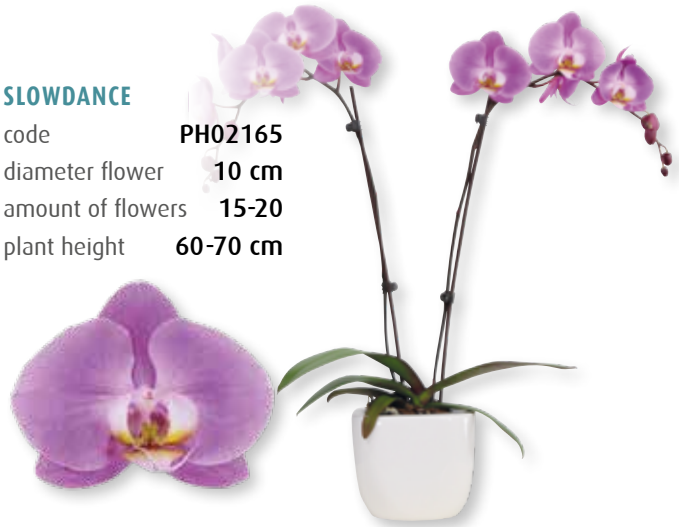

SECRET VIOLET

code **PH02717**
 diameter flower **9 cm**
 amount of flowers **>20**
 plant height **55-65 cm**

**BLOSSOM BERRY**

code **PH02715**
 diameter flower **9 cm**
 amount of flowers **>20**
 plant height **55-65 cm**

**HONEY HEART**

code **PH02910**
 diameter flower **7 cm**
 amount of flowers **>25**
 plant height **55-65 cm**

WHITE HEART

code **PH02232**
diameter flower **9 cm**
amount of flowers **>20**
plant height **55-65 cm**

SLOWDANCE

code **PH02165**
diameter flower **10 cm**
amount of flowers **15-20**
plant height **60-70 cm**

CHARMING

code **PH01509**
diameter flower **9 cm**
amount of flowers **>20**
plant height **60-70 cm**

CYRENE

code **PH00420**
diameter flower **9 cm**
amount of flowers **>20**
plant height **55-65 cm**

BABYLON

code **PH00781**
 diameter flower **9 cm**
 amount of flowers **>20**
 plant height **60-70 cm**